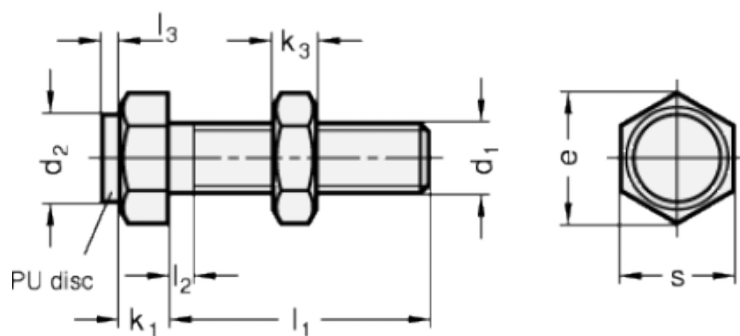

Article number: 20251M425BK

Description: E+G Setting bolt GN 251-M4-25-BK  
with nut

## Measures

Type AK

Type BK

Mounting block GN 412.1

d	= M4	s = 7
e	= 8.1	
K	= -	
k1	= 2.8	
k2	= 2.4	
l1	= 25	
l2 max.	= 2.1	
l3	= 1.5	